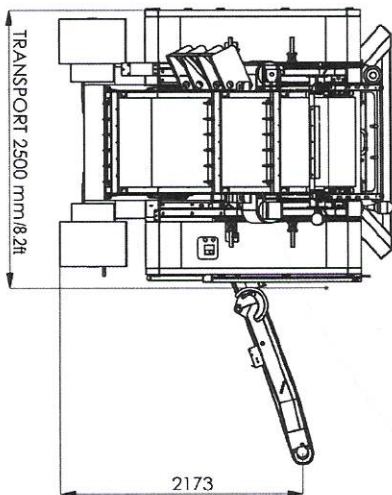

R9 Jaw Crusher

Weight 19,700KGS/43,431lbs(Full Spec)

R9R Jaw Crusher

Weight 19,700KGS/43,431lbs(Full Spec)