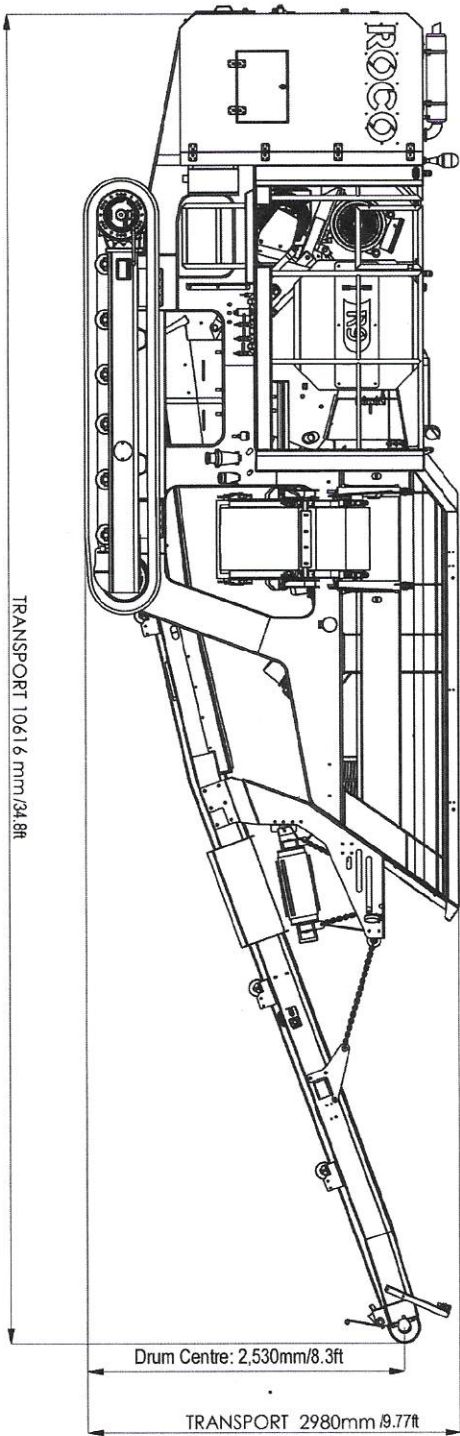

R9 Jaw Crusher

Weight 19,700KGS/43,431lbs(Full Spec)

R9R Jaw Crusher

Weight 19,700KGS/43,431lbs(Full Spec)