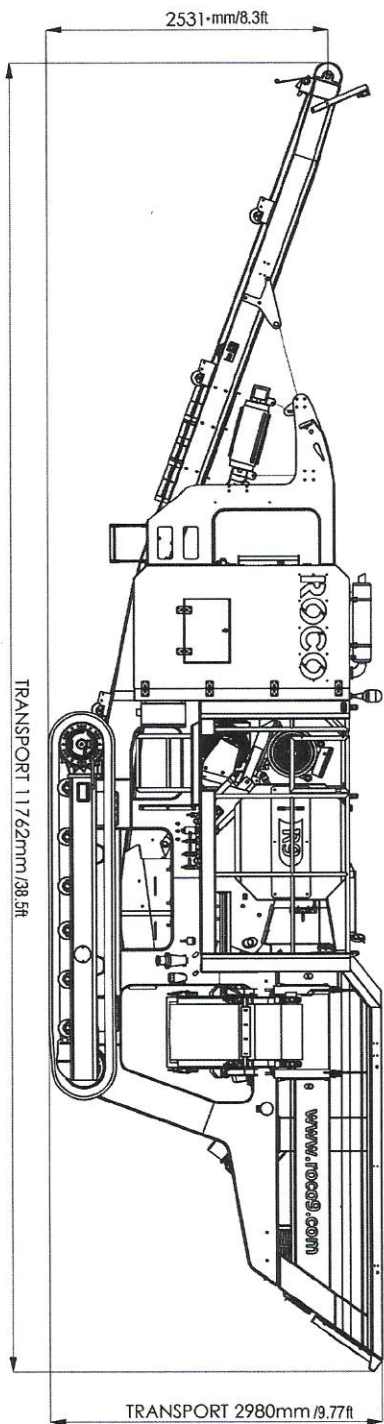

R9 Jaw Crusher

Weight 19,700KGS/43,431lbs(Full Spec)

R9R Jaw Crusher

Weight 19,700KGS/43,431lbs(Full Spec)